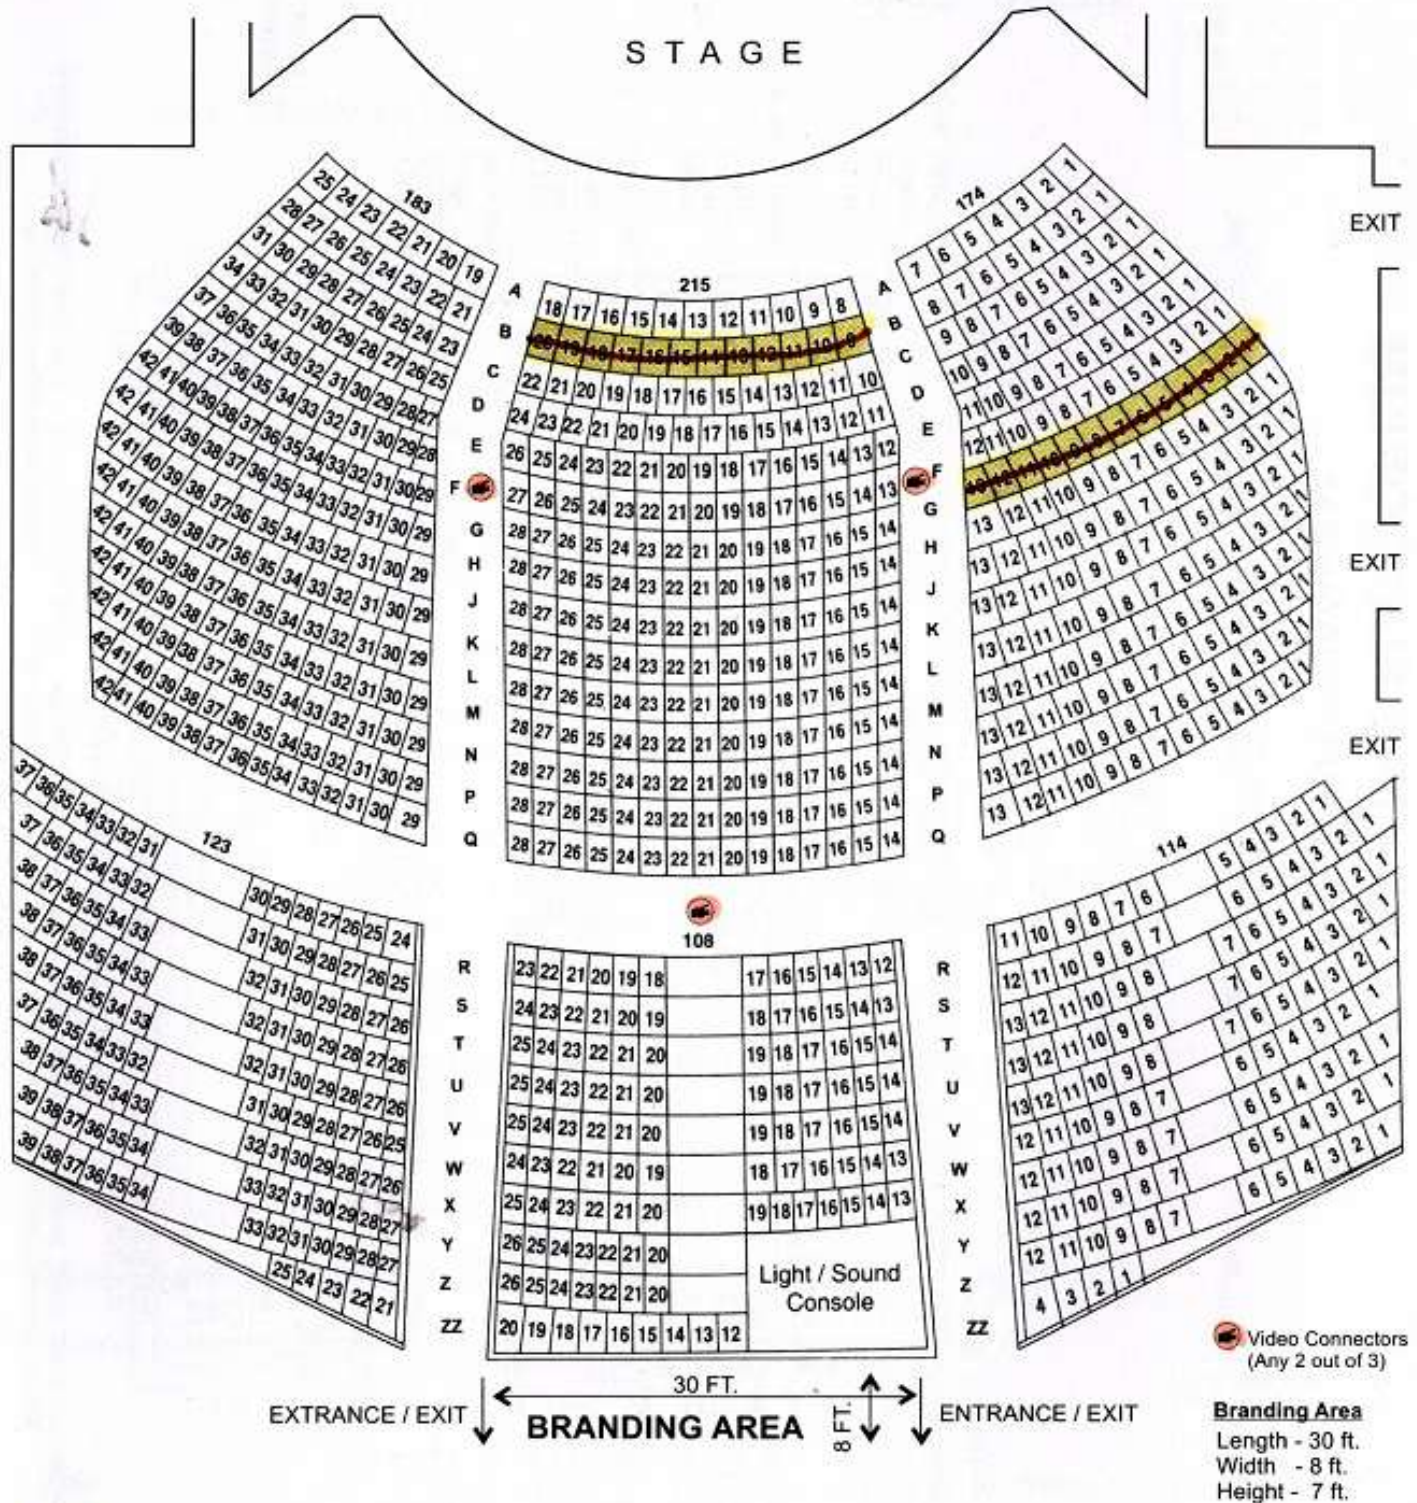

SEATING PLAN

NEHRU CENTRE AUDITORIUM

Dr. Annie Besant Road,
Worli, Mumbai - 400 018

Tel : 24933340

Ticket Counter : 2496 4680 Extn. - 121

Fax : 2497 3827 / 2490 1375

E-mail : sarosh@nehru-centre.org

: nehrucentreaudio@yahoo.co.uk

Website : www.nehru-centre.org

SCREEN

STAGE

Video Connectors
(Any 2 out of 3)

Branding Area
Length - 30 ft.
Width - 8 ft.
Height - 7 ft.

**RESERVED SEATS
FOR AUTHORITIES
OF NEHRU CENTRE**

CAPACITY - 917 SEATS